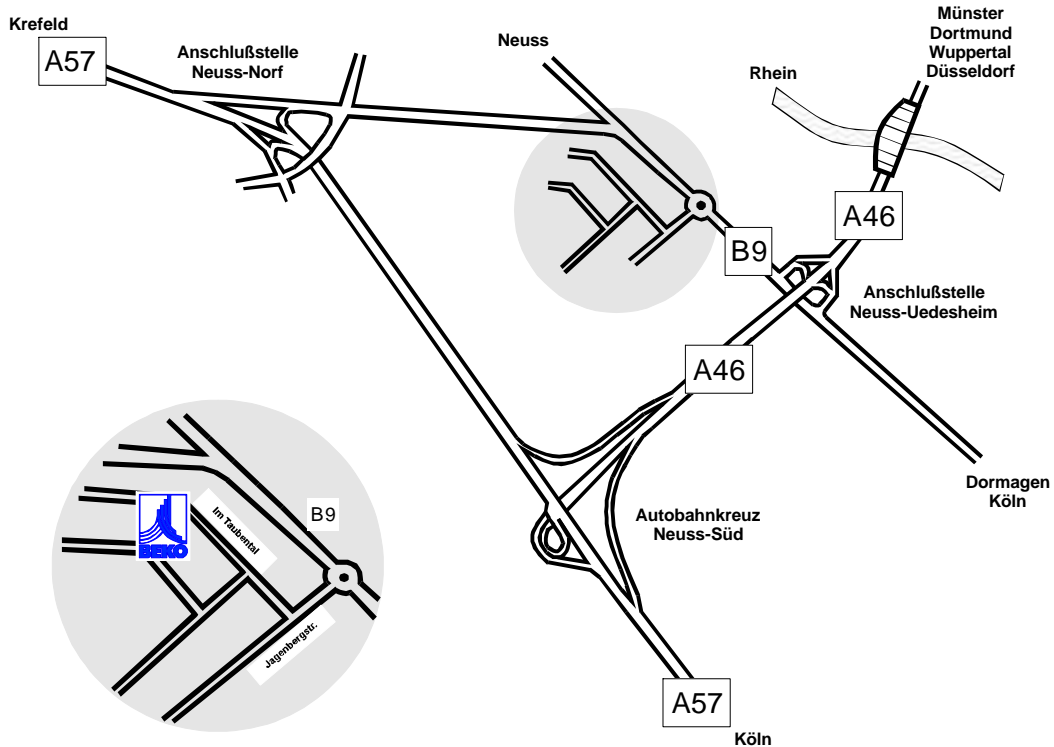

Your way to BEKO TECHNOLOGIES GMBH

From the south via Cologne (Köln)

- Motorway A57 direction Krefeld to junction Neuss Süd
- Change to Motorway A46 direction Wuppertal
- Take the first exit Neuss Uedesheim, at the traffic light take to the right, direction Neuss
- Coming up to a roundabout, take the left lane into the roundabout
- Second exit right enter Jagenbergstr.
- Next street on the right: Im Taubental.

or:

- Motorway A3 direction Oberhausen to junction Hilden
- change to motorway A46 direction Düsseldorf/Neuss
- After passing two tunnels and a river bridge take exit Neuss Uedesheim (first after the bridge)
- At the traffic light take to the right, direction Neuss
- Coming up to a roundabout, take the left lane into the roundabout
- Second exit right enter Jagenbergstr.
- Next street on the right: Im Taubental.

From the north via Krefeld:

- Motorway A57 direction Cologne (Köln) to junction Neuss Süd
- Change to Motorway A46 direction Wuppertal
- Take the first exit Neuss Uedesheim, at the traffic light take to the right, direction Neuss
- Coming up to a roundabout, take the left lane into the roundabout
- Second exit right enter Jagenbergstr.
- Next street on the right: Im Taubental.

or:

- Motorway A3 direction Cologne (Köln) to junction Hilden
- change to motorway A46 direction Düsseldorf/Neuss
- After passing two tunnels and a river bridge take exit Neuss Uedesheim (first after the bridge)
- At the traffic light take to the right, direction Neuss
- Coming up to a roundabout, take the left lane into the roundabout
- Second exit right enter Jagenbergstr.
- Next street on the right: Im Taubental.